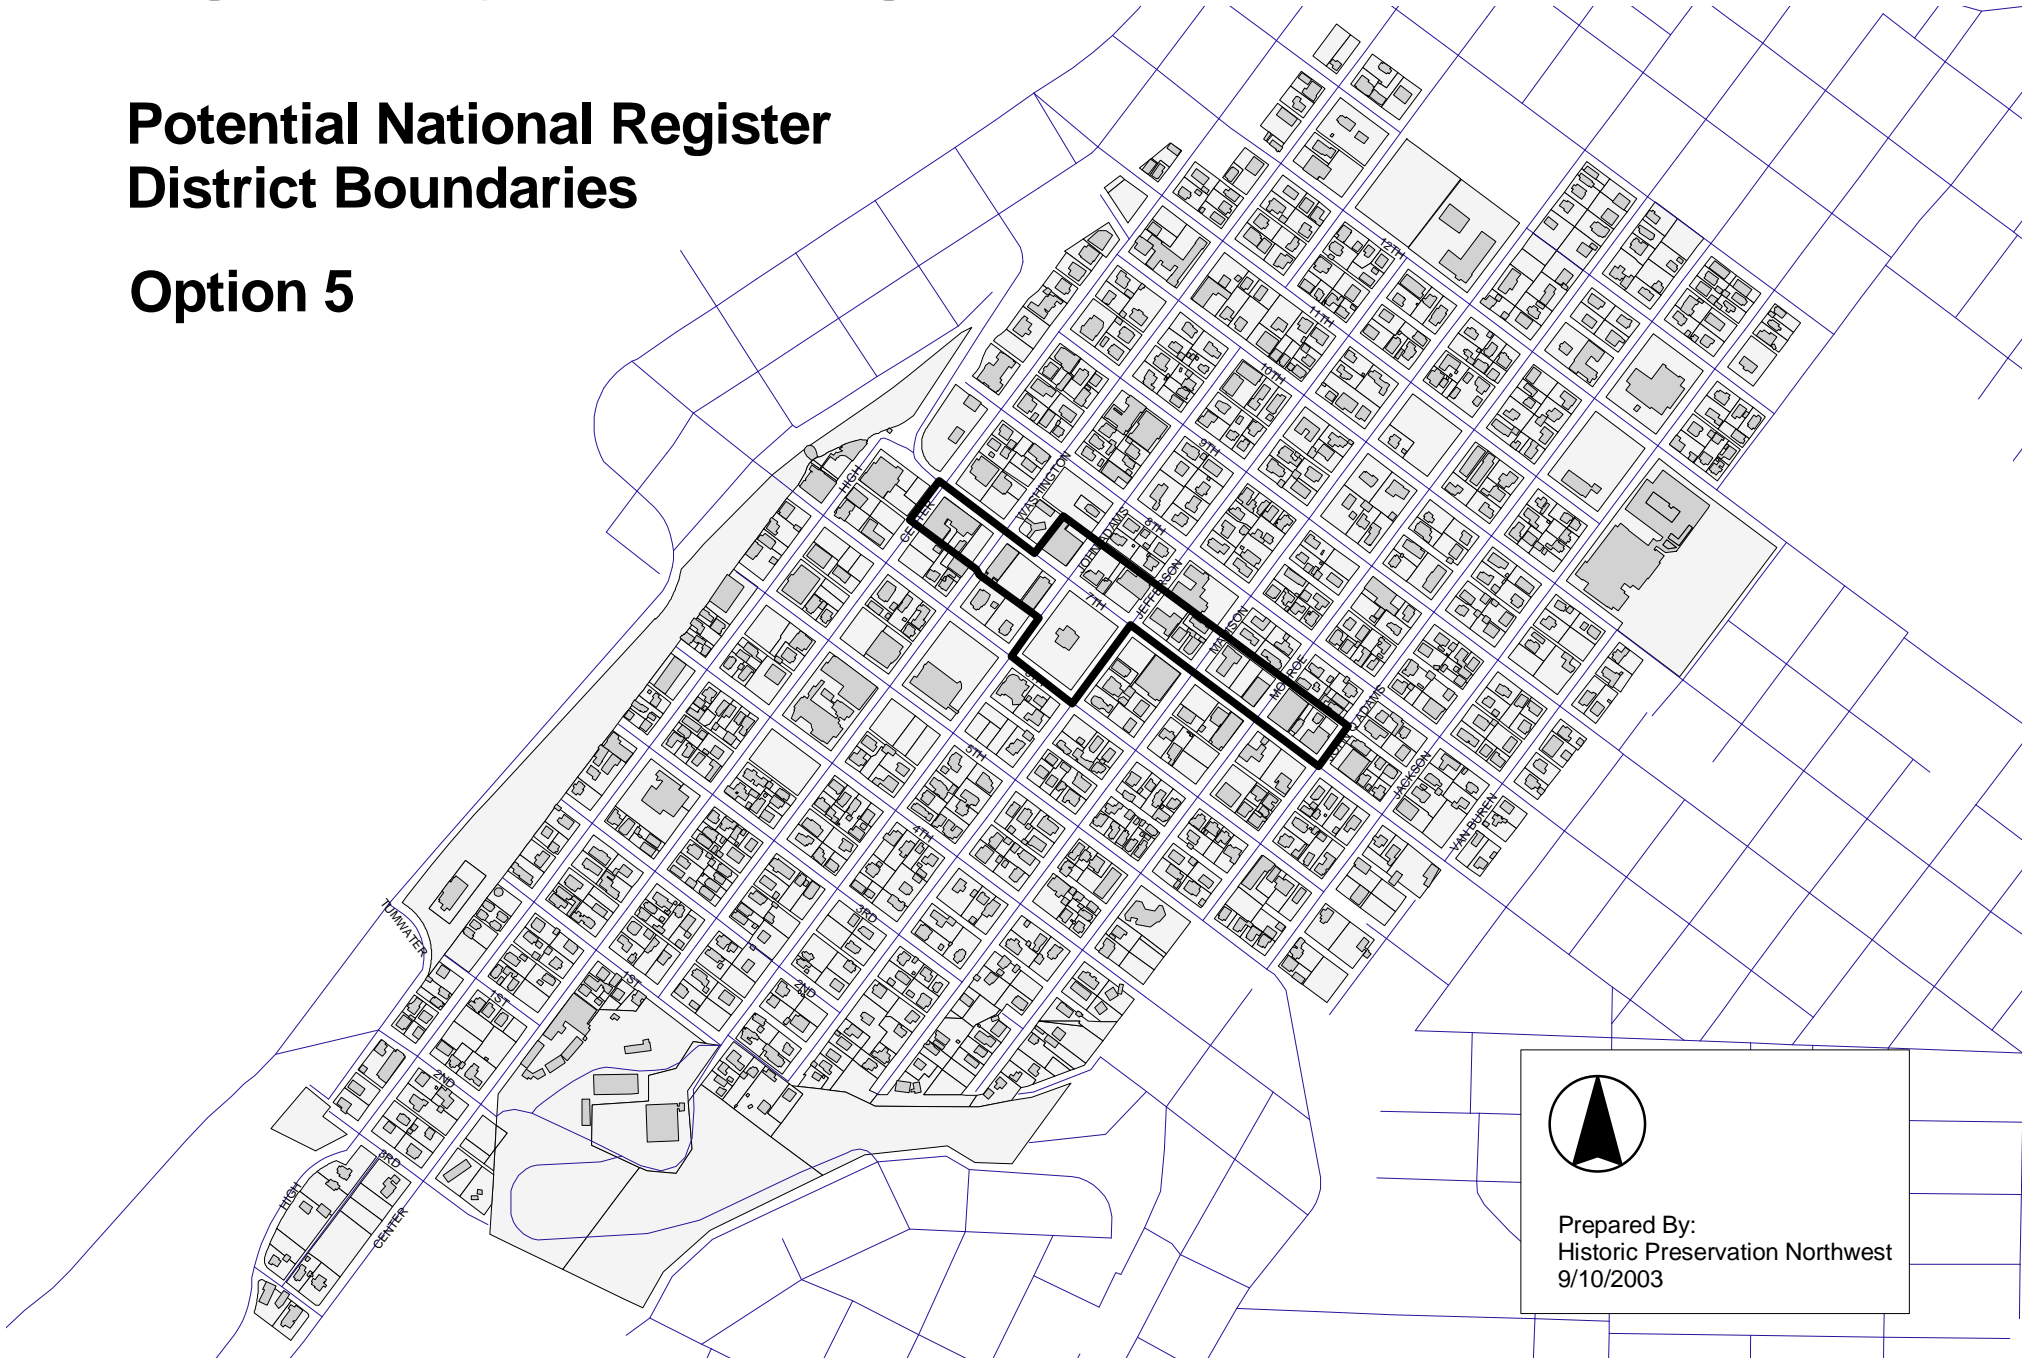

# Oregon City - McLoughlin Conservation District

Potential National Register  
District Boundaries

Option 5

Prepared By:  
Historic Preservation Northwest  
9/10/2003